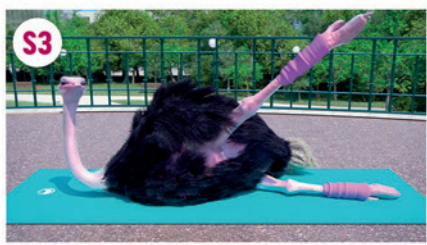

# ATHLETICUS

**WILD ANIMALS  
WITH WIDE TALENTS**

FROM TABLE TENNIS TO FIXED BAR, BOBSLEIGH AND CURLING, SKATEBOARD AND BREAKDANCE, DIVING TO SYNCHRONIZED SWIMMING, THE ANIMALS OF ATHLETICUS REACT ACCORDING TO THEIR PERSONALITY AND THE PECULIARITIES OF THEIR ANATOMY, RESULTING IN COMICAL OR POETIC SITUATIONS, BUT ALWAYS OFFBEAT.

S1

S2

S3

S4

**FORMAT:** 120x2'15"  
**GENRE:** Comedy in 3D (non dialogue)  
**TARGET:** Family  
**PRODUCTION YEAR:**  
S1 Summer Games: 2017  
S2 Winter Games: 2018  
S3 Urban Games: 2021  
S4 Water Games: 2023